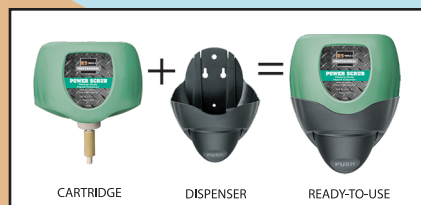

CLEANVIEW

Large Capacity Dispensing System

CleanView is a unique, technologically advanced Triple S Quality Skin Care dispensing system that accepts 2 cartridge types,

Our smoke-colored PVC cartridges hold our general purpose products. Designed so that the maximum amount of product is stored in the least amount of space, they are time-tested and completely waterproof. Sleek and attractive, they offer a full-view product level for easy maintenance.

Our Triple S Professional line of heavy-duty hand cleaners uses HDPE cartridges. They are rugged for Industrial use and make it easy to see the product level. With both CleanView cartridges, when it's time to add more product, simply insert a new cartridge into the dispenser.

The CleanView System reduces maintenance costs by extending time between refills. The same black CleanView dispenser accommodates 2000 mL, 4000 mL and 4500 mL refills, to meet changing volume requirements. Dispenses 1.5 mL of liquid soap per push.

4000 mL - #44624 2 per case

Dispenser Unit

Dispenses 1.5 mL of liquid soap per push. Fits 2000 mL and 4500 mL refills.

Black - #44218 6 per case

TRIPLE S PROFESSIONAL

Power Scrub Heavy Duty Hand Cleaner

A blend of plant-oil based solvents and synthetic scrubbers. Removes all types of soils commonly found in manufacturing and industrial facilities. Low VOCs. Enriched with Aloe Vera and Vitamin E to help maintain healthy skin.